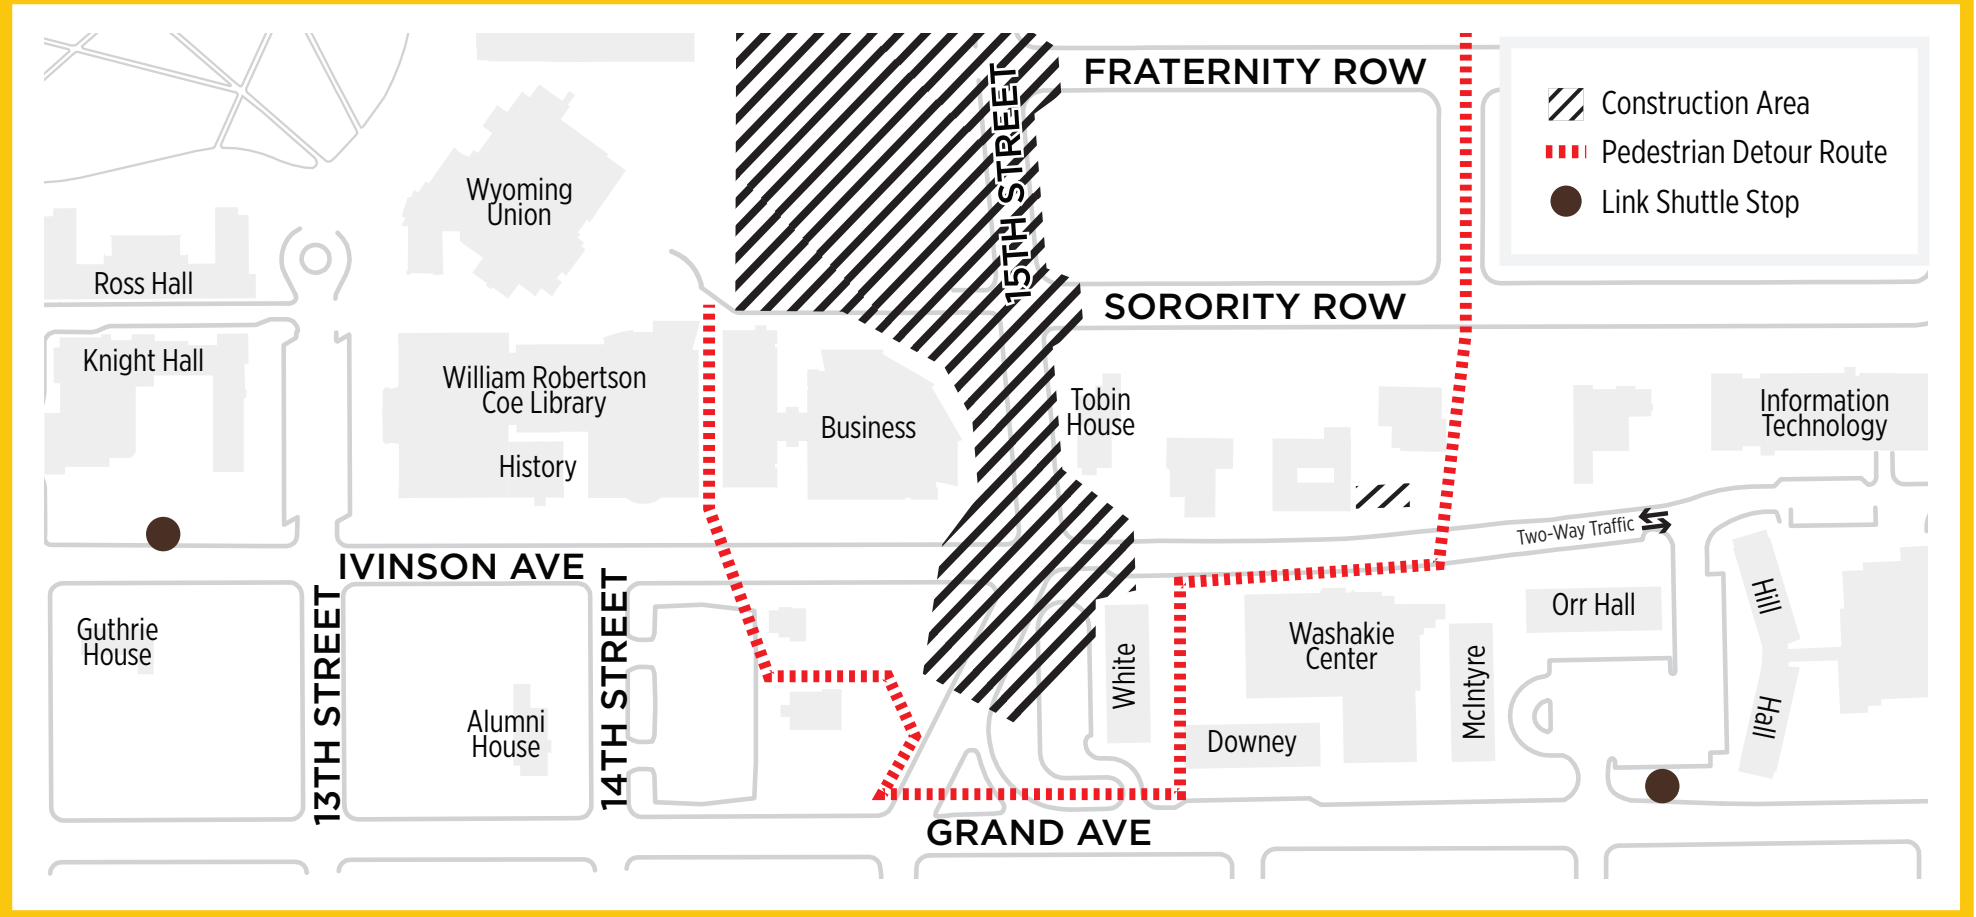

## NOTICE: CONSTRUCTION DETOUR AT 15<sup>TH</sup> STREET AND IVINSON

Please follow pedestrian detour to cross at 15<sup>th</sup> and Sorority Row

A Link Shuttle can get you from the Residence Halls to Knight Hall and back every 20 minutes. Find route details at [uwyo.edu/roundup](http://uwyo.edu/roundup)