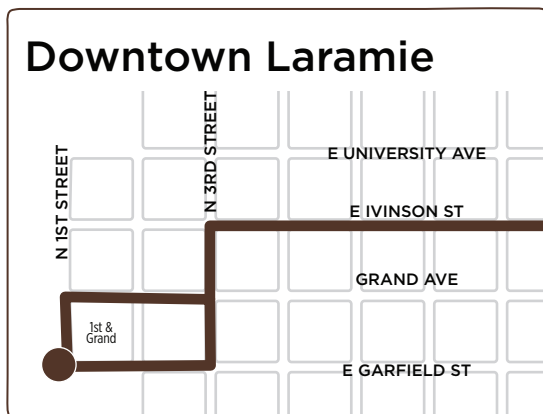

# UW TRANSIT SYSTEM

-  Express
-  Link
-  Evening
-    Indicates Route Stop

*Notice: Shuttles will only stop when a passenger is waiting to board or a stop has been requested. Riders may request their stop by pulling the yellow cord in each bus thirty seconds before they would like to exit.*

<b>1: EXPRESS</b>	EVERY 10 MINUTES MONDAY - FRIDAY: 6:30 AM - 6:30 PM
<b>2: LINK</b>	EVERY 20 MINUTES MONDAY - FRIDAY: 6:30 AM - 6:30 PM
<b>3: EVENING</b>	EVERY 10 MINUTES MONDAY - FRIDAY: 6:30 PM - 10:30 PM NO SERVICE DURING SUMMER