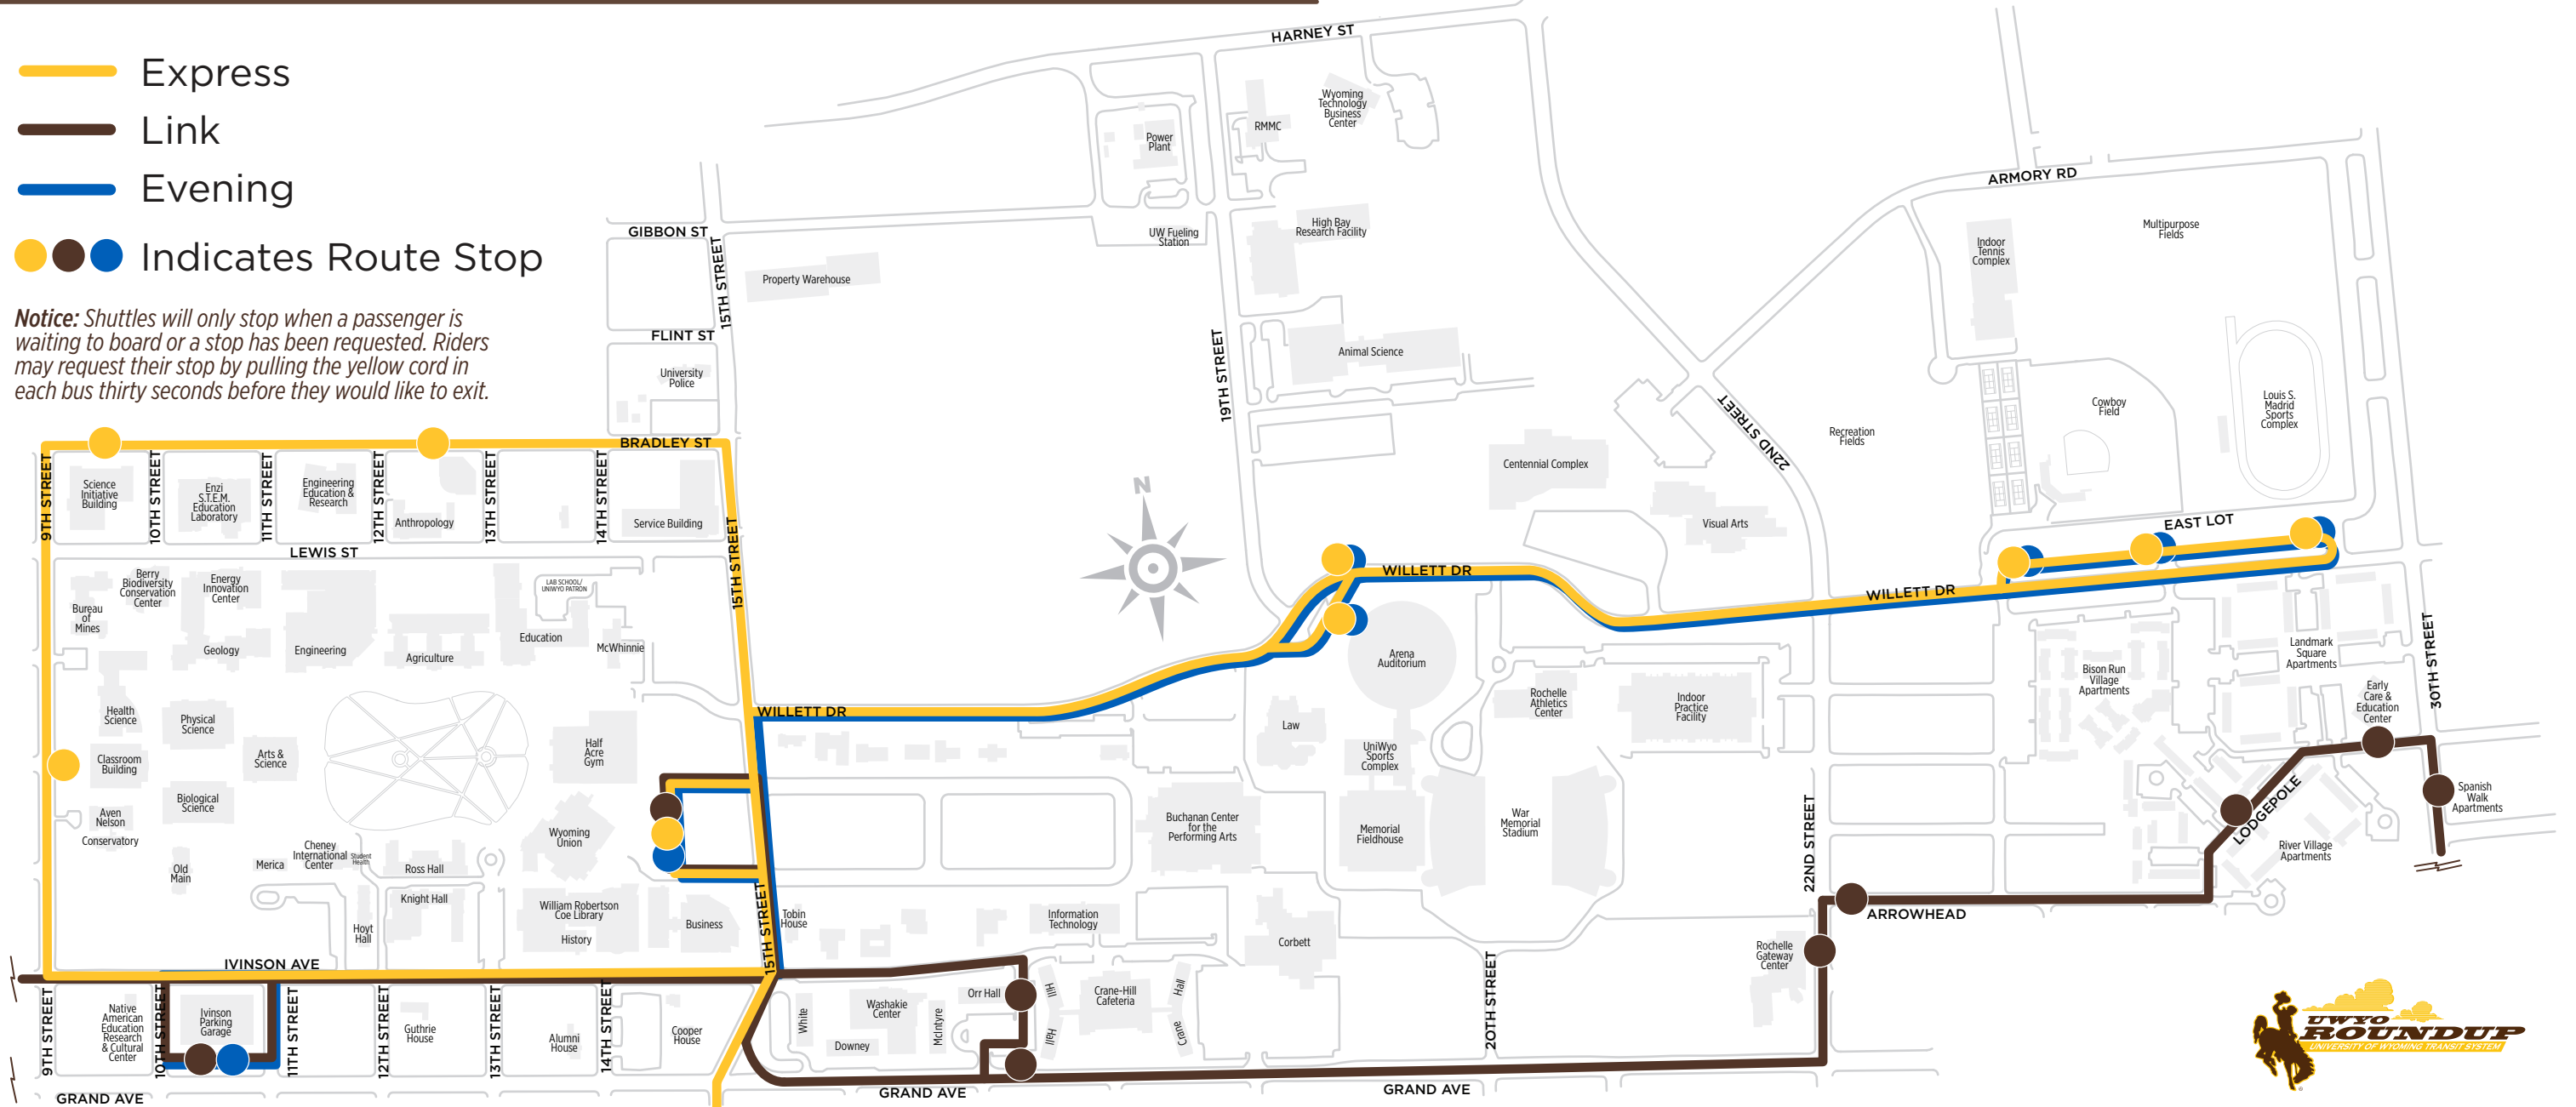

# UW TRANSIT SYSTEM

-  Express
-  Link
-  Evening
-    Indicates Route Stop

*Notice: Shuttles will only stop when a passenger is waiting to board or a stop has been requested. Riders may request their stop by pulling the yellow cord in each bus thirty seconds before they would like to exit.*

<b>1: EXPRESS</b>	EVERY 10 MINUTES MONDAY - FRIDAY: 6:30 AM - 6:30 PM
<b>2: LINK</b>	EVERY 20 MINUTES MONDAY - FRIDAY: 6:30 AM - 6:30 PM
<b>3: EVENING</b>	EVERY 10 MINUTES MONDAY - FRIDAY: 6:30 PM - 10:30 PM NO SERVICE DURING SUMMER