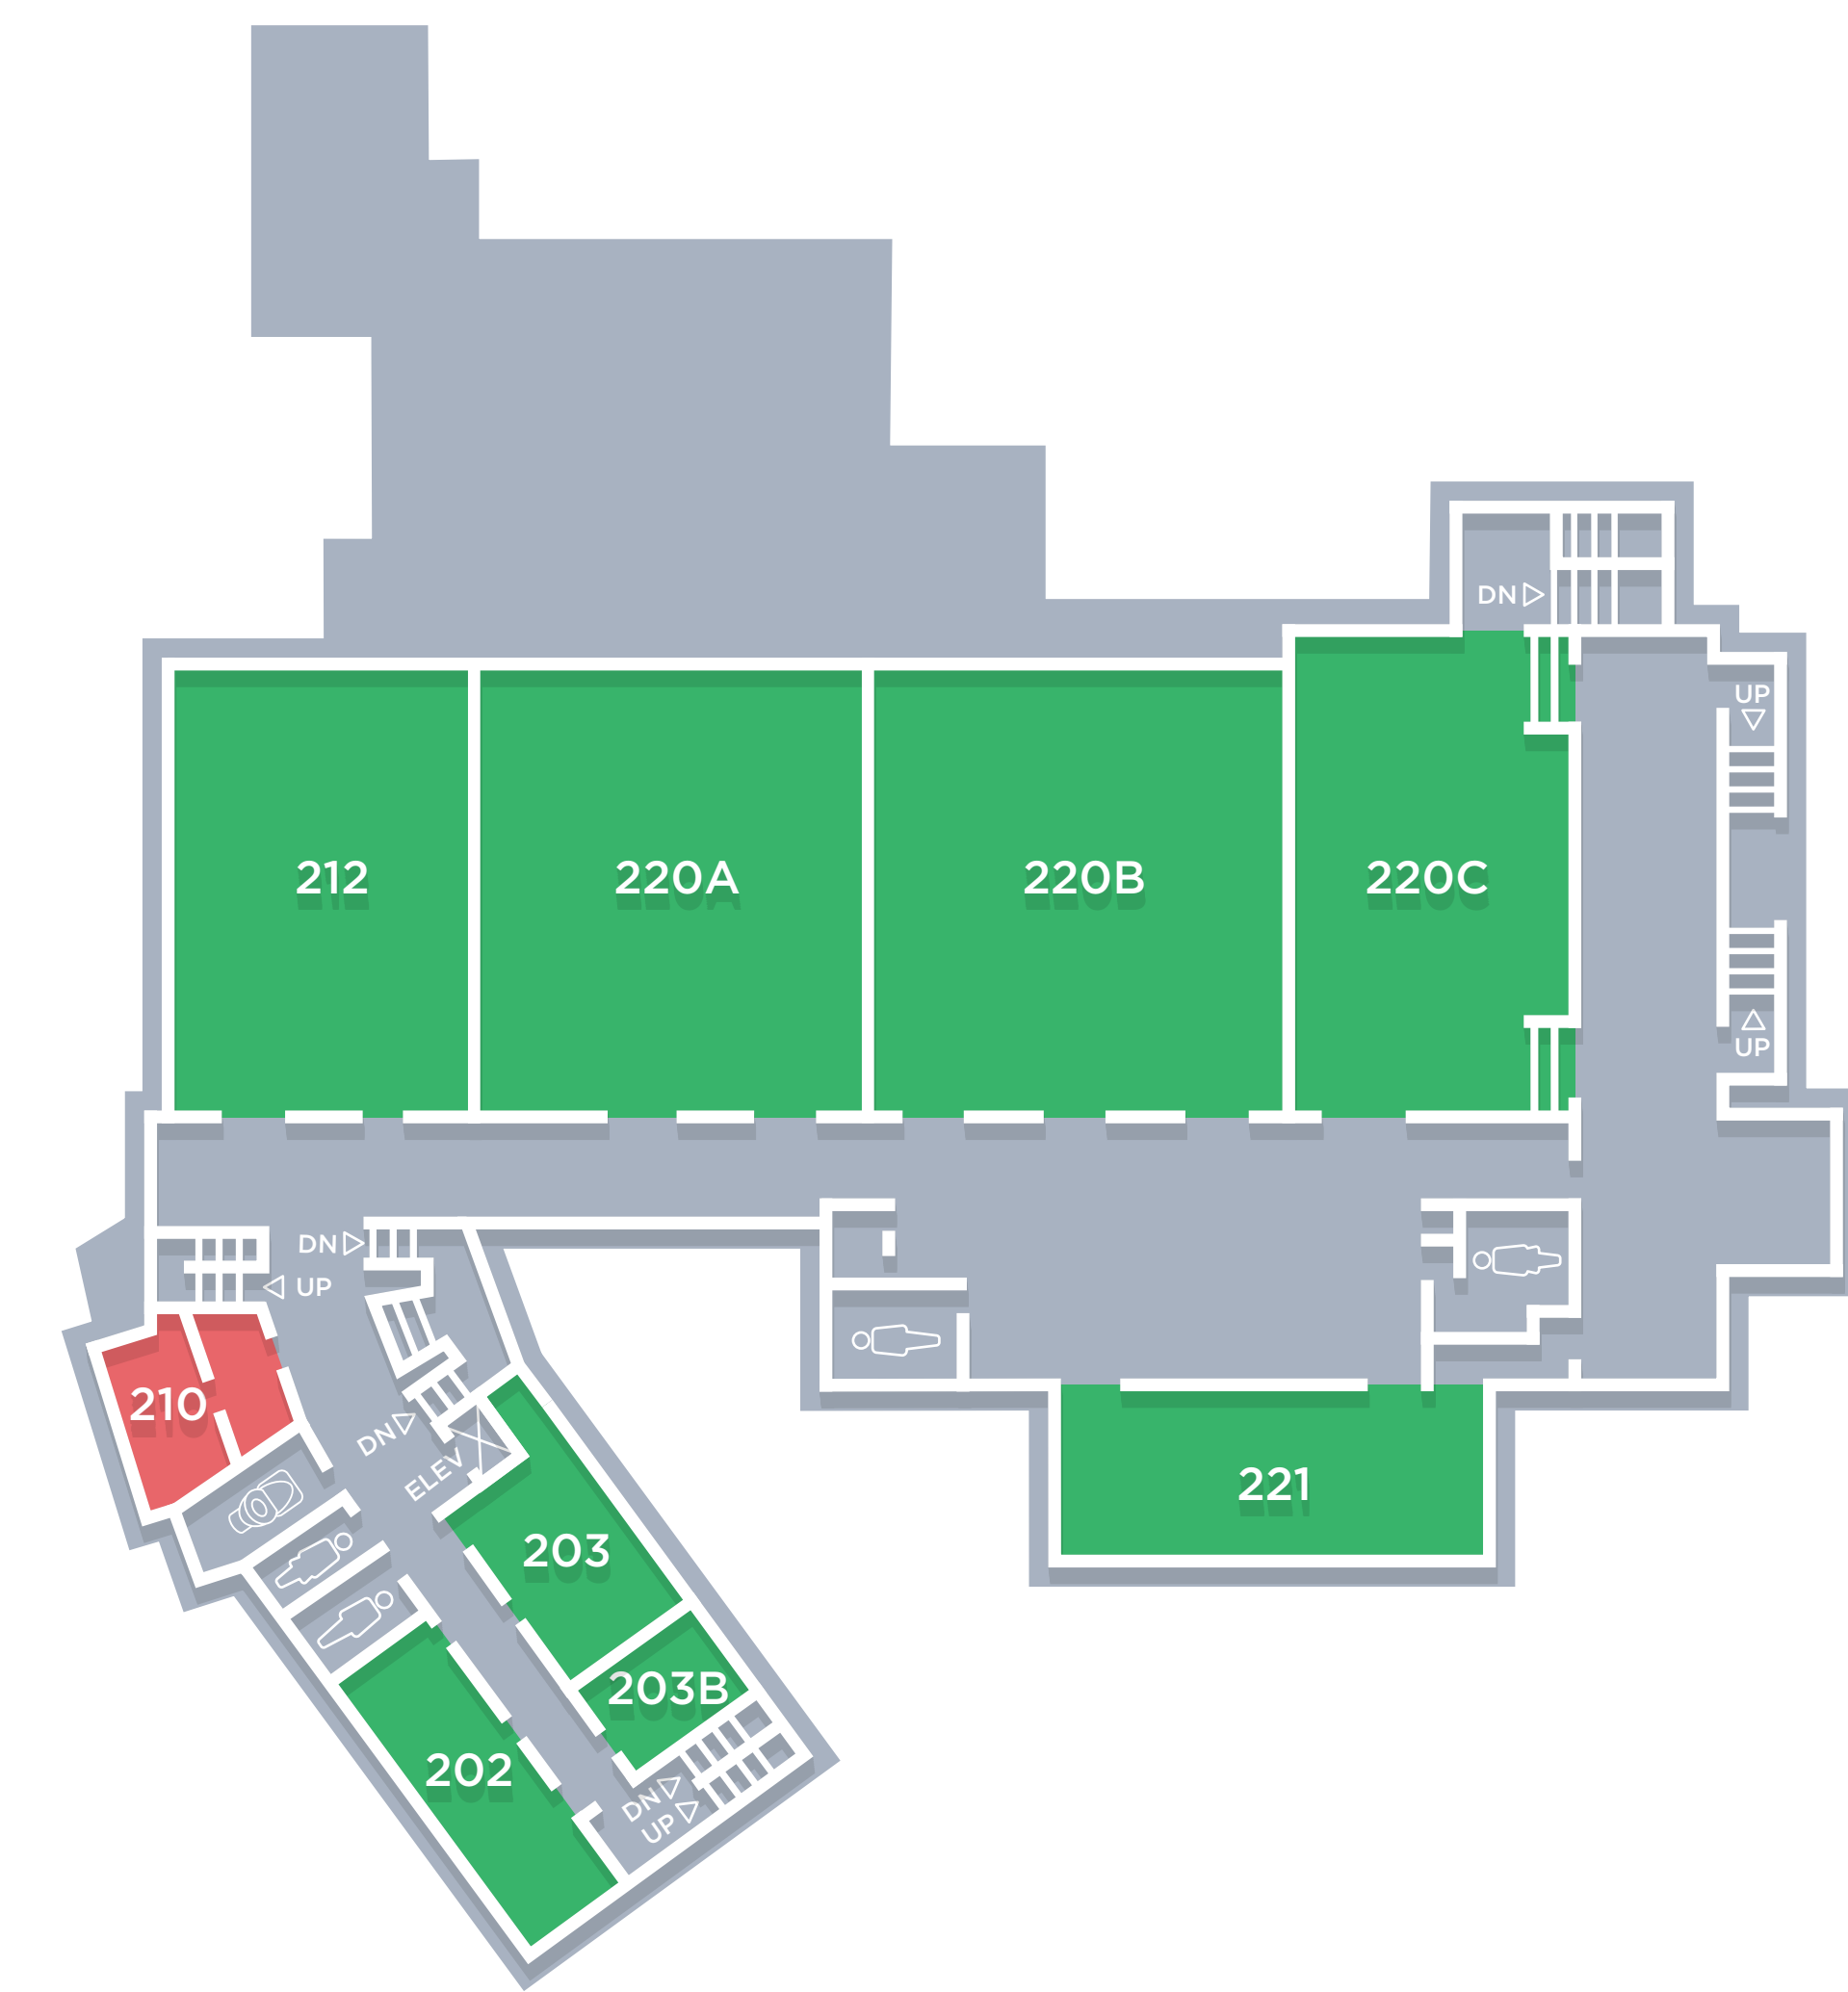

Lower Level

043	Associated Students Technical Service (ASTECH)
020	Associated Students of the University of Wyoming (ASUW)
011	CSIL Marketing
018	The Gardens
006	Fraternity and Sorority Life
031	Pete's Game Room
025	Program Lounge
029	Skylight Lounge
033	Service, Leadership and Community Engagement (SLCE)
001	Student Media
012	Student Organizations and Entertainment
047	The University Store

Main Level

112	Campus Visitors Center
114	Copy and Print Center
129	CJs Convenience Store
138	Food Court
120	Information Desk
104	Multicultural Affairs Offices
103	Multicultural Resource Center
106	Rainbow Resource Center
128	Rolling Mill Café
118	University Store

Second Level

203	Big Horn Room
220B	Central Ballroom
220C	East Ballroom
210	Events Office
203B	Quiet Reflection Room
221	Senate Chambers
202	Snowy Range Room
220A	West Ballroom
212	Wyoming Family Room

Third Level

318	Administrative Office
320	Administrative Office
326	Administrative Office
315	Thunder Basin Room
300	Veterans Services Center

- Campus Visitor Center
- The Center of Student Involvement & Leadership
- Meeting & Event Space
- Retail & Dining