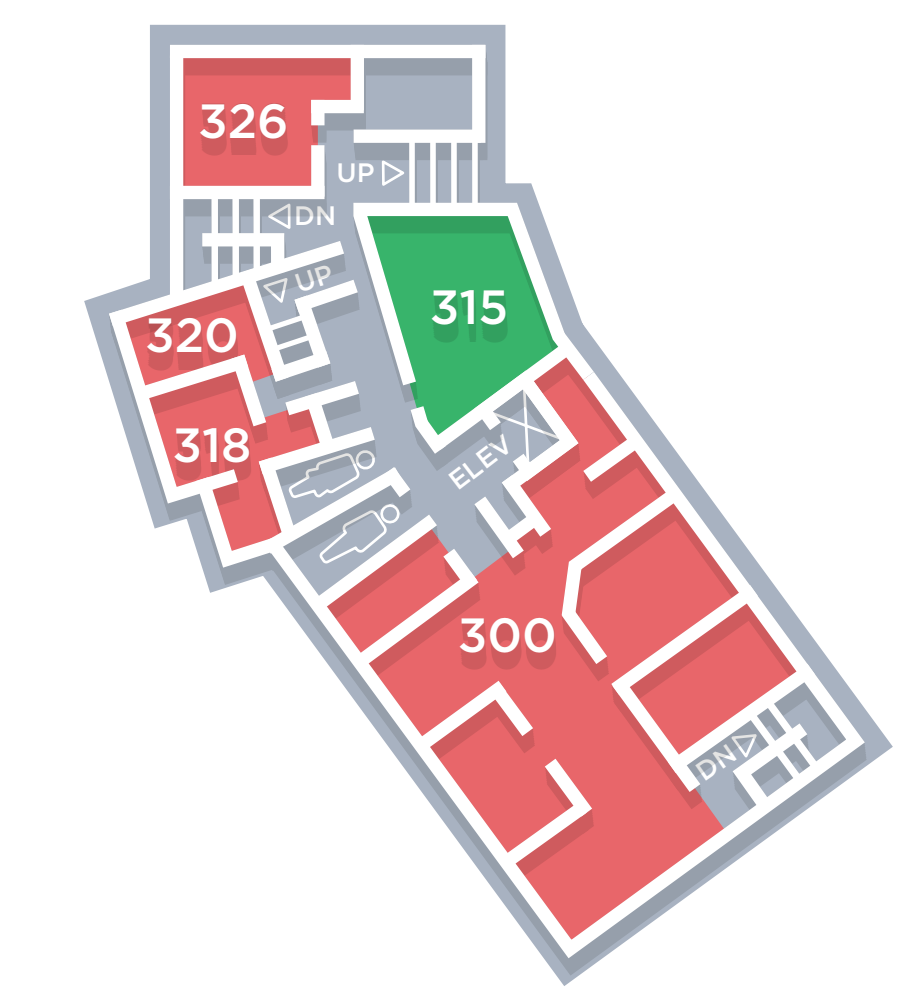

Lower Level

043	Associated Students Technical Service (ASTECH)
020	Associated Students of the University of Wyoming (ASUW)
011	CSIL Marketing
018	The Gardens
006	Fraternity and Sorority Life
031	Pete's Game Room
025	Program Lounge
029	Skylight Lounge
033	Service, Leadership and Community Engagement (SLCE)
001	Student Media
012	Student Organizations and Entertainment
047	The University Store

Main Level

112	Campus Visitors Center
114	Copy and Print Center
129	CJs Convenience Store
138	Food Court
120	Information Desk
104	Multicultural Affairs Offices
103	Multicultural Resource Center
106	Rainbow Resource Center
128	Rolling Mill Café
118	University Store

Second Level

203	Big Horn Room
220B	Central Ballroom
220C	East Ballroom
210	Events Office
203B	Quiet Reflection Room
221	Senate Chambers
202	Snowy Range Room
220A	West Ballroom
212	Wyoming Family Room

Third Level

318	Administrative Office
320	Administrative Office
326	Administrative Office
315	Thunder Basin Room
300	Veterans Services Center

- Campus Visitor Center
- The Center of Student Involvement & Leadership
- Meeting & Event Space
- Retail & Dining